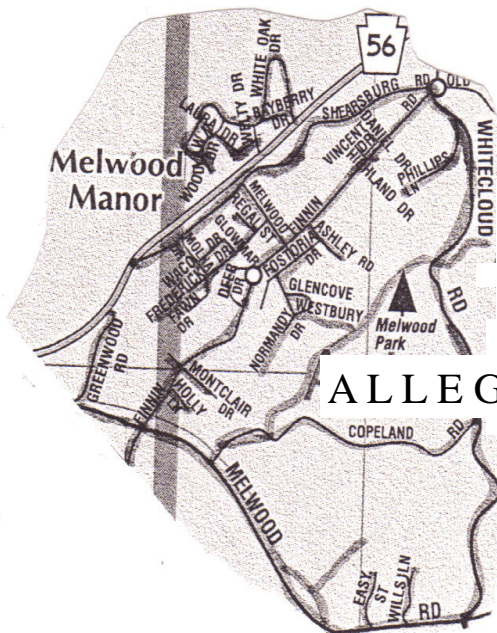

GOOD SAMARITAN NETWORK

St. Margaret Mary Church

Area 12—Melwood Manor and Oaks Plan

Bayberry Circle, New Kensington; Canary Lane, Apollo; Deer Drive, New Kensington; Dolphin Lane, Leechburg; Fawn Drive, New Kensington; Finnin Road, New Kensington; Fostoria Drive, New Kensington; Frederick Drive, New Kensington; Glauser Lane, Lower Burrell; Glencove Drive, New Kensington; Greenwood Drive, New Kensington; Holly Lane, New Kensington; Laura Drive, New Kensington; Main Street, Leechburg; Molnar Drive, New Kensington; Montclair Drive, New Kensington; Normandy Drive, New Kensington; Phillips Lane, Leechburg; Regal Street, Lower Burrell; Teakwood Drive, New Kensington; Waco Drive, New Kensington; White Oak Drive, New Kensington; Whitlinger Lane, Leechburg; Woodland Drive, Lower Burrell; Wood Drive (Allegheny Twp.), New Kensington

ALLEGHENY TOWNSHIP